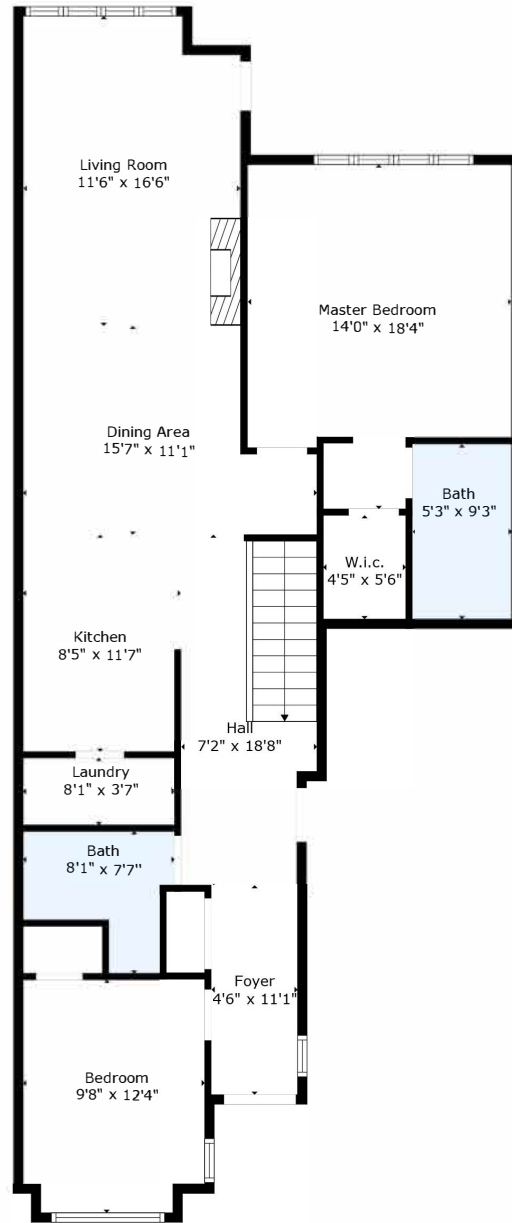

Lower Level

Main Level

GROSS INTERNAL AREA
 LOWER LEVEL: 1057 sq. ft,
 MAIN LEVEL : 1146 sq. ft
 TOTAL LIVING SPACE: 2203 sq. ft
 Measurements Are Highly Reliable But Not Guaranteed